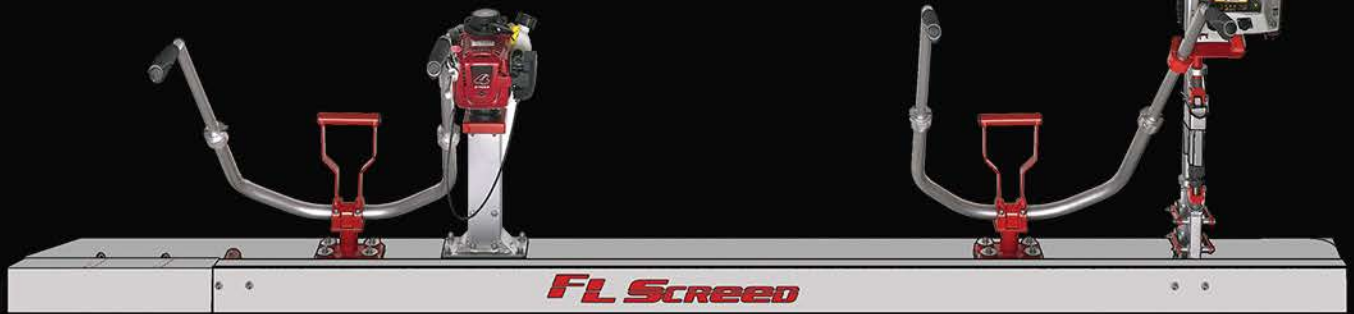

FL Screed

Auto controllers LCD
continuously displays the
screeded elevation

360 degree
receiver

12V actuator
automatically
controls front blade

Electronics case

\$16,995

Includes shipping
anywhere in the
continental US
(Laser transmitter not included)